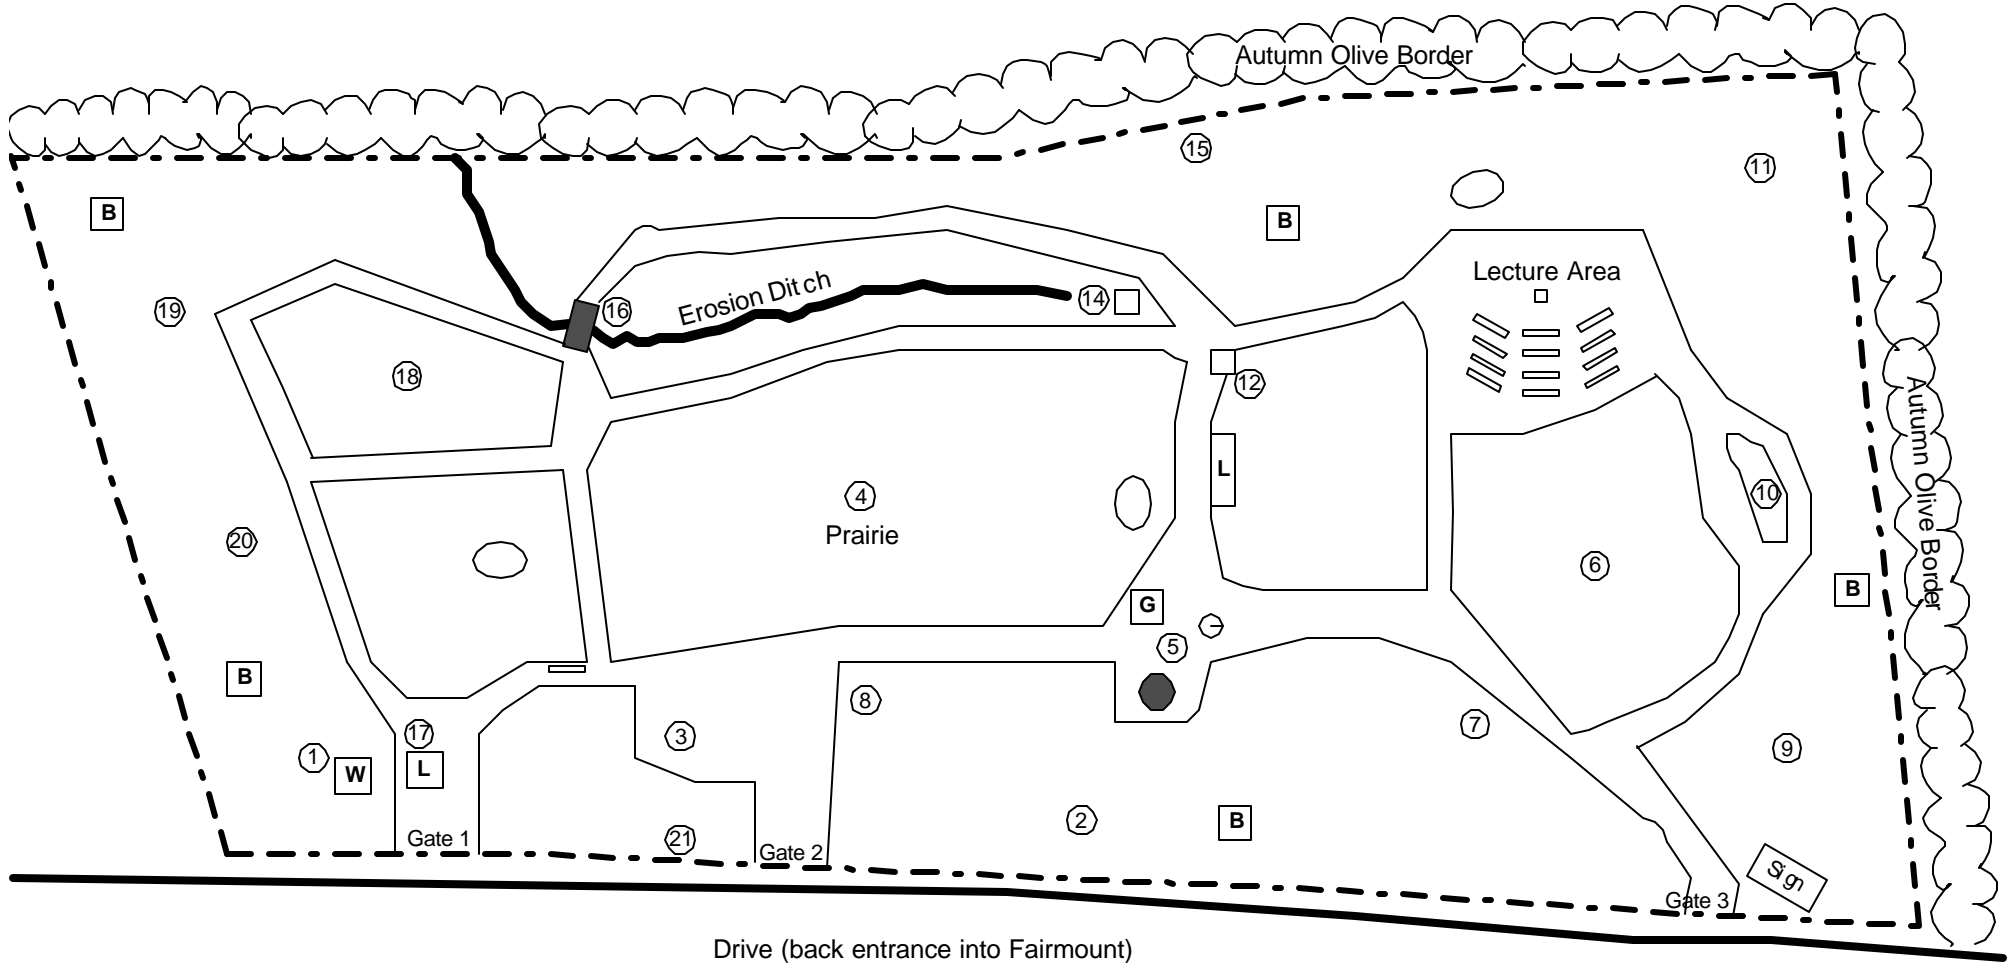

Fairmount Elementary School - Outdoor Classroom

Maintained by Cub Scout Pack 30

- | | | | |
|------------------------|-----------------------|------------------------------|------------------|
| 1. [W] Weather Station | 6. Upland Forrest # 1 | 13. [L] Laboratory Bench # 1 | 20. Tree Nursery |
| 2. Wildflower area | 7. Pine Forrest | 14. Marsh & Small Pond | 21. Garden Area |
| 3. Geology Field | 8. Butterfly Garden | 15. West Border | ○ Bird Baths |
| 4. Prairie | 9. Upland Forrest # 2 | 16. Bridge | ≡ Benches |
| 5. Mini Exhibits | 10. Perennial Bed | 17. [L] Laboratory Bench # 2 | [B] Bird Houses |
| - [G] Small Geology | 11. Wildlife Habitats | 18. Wildlife Food Plot | - - - Fence |
| - ☉ Sun Dial | 12. Animal Track Pad | 19. Compost / Brush Pile | ⋯ Trail / Path |
| - ● Tree Ring | | | |