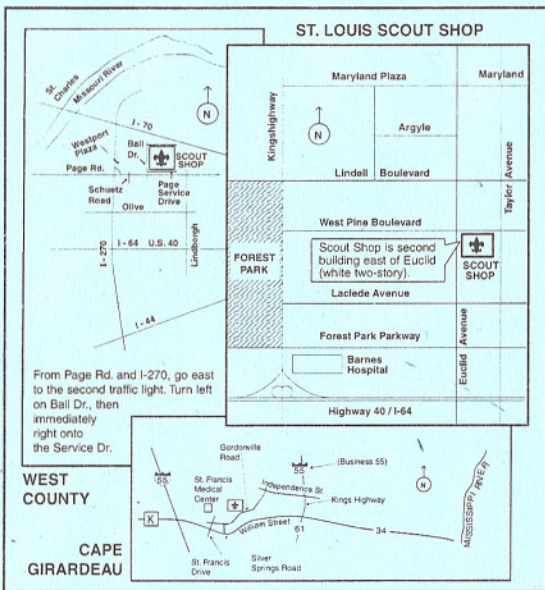

CAPE GIRARDEAU LOCATION

3000 Gordonville Road
Cape Girardeau, MO 63703
573-339-7900

HOURS

Mon.-Fri.: 8:30 A.M.—5 P.M.
(Closes at 4:30 P.M.,
June–August)
Sat.: 9 A.M.—1 P.M.
Closed Sunday

From Page Rd. and I-270, go east to the second traffic light. Turn left on Ball Dr., then immediately right onto the Service Dr.

Venturing

- Shirt or Blouse
- Trousers
- Shorts
- Venturing Belt and Buckle
- Venturing Twill Cap or Hat
- Venturing Socks
- Insignia**
- Shoulder Loops—Green
- Council Shoulder Patch
- Unit Numerals
- World Crest Emblem **Handbooks**
- Venturer/Ranger Guidebook